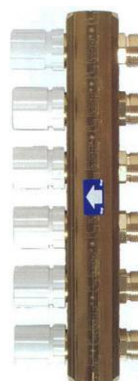

Коллектор с клапанами под электроприводы				
Артикул	Размер	Уп./шт.	Цена, €	
IT-935-1x1/2-3	1"x1/2"x3	1/11	38,00	
IT-935-1x1/2-4	1"x1/2"x4	1/8	48,49	
IT-935-1x1/2-5	1"x1/2"x5	1/10	59,78	
IT-935-1x1/2-6	1"x1/2"x6	1/5	69,18	
IT-935-1x1/2-7	1"x1/2"x7	1/5	82,96	
IT-935-1x1/2-8	1"x1/2"x8	1/4	93,09	

Заглушка для коллектора с выходом под воздухоотводчик

Артикул	Размер	Уп./шт.	Цена, €	
IT-490x1	3/8"x1"	12/228	3,52	

NEW!